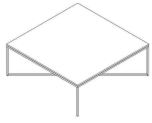

■ T149M84

■ T149XX3

■ T149XX4

ESQUEMAS

SQUARE CENTRAL

105cm x 105cm H 40cm
41,34" x 41,34" H 15,75"

ROUND CENTRAL

110cm H 40cm
43,31" H 15,75"