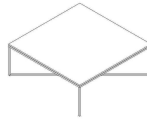

■ T149M84

■ T149XX3

■ T149XX4

■ T149MX1

ESQUEMAS

SQUARE CORNER

60cm x 60cm H 60cm
23,62" x 23,62" H 23,62"

SQUARE CENTRAL

105cm x 105cm H 40cm
41,34" x 41,34" H 15,75"

ROUND CENTRAL

110cm H 40cm
43,31" H 15,75"

FINISHINGS

Frame finishing

CHROME

BLACK CHROME

Top finishing