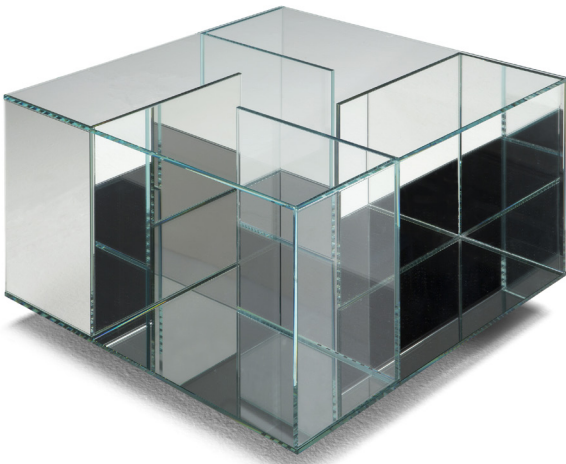

■ T140V00

■ T140V41

■ T140VX1

■ T140VM1

■ T140VH3

■ T140VM4

ESQUEMAS

SQUARE CORNER

60cm x 60cm H 42cm
23,62" x 23,62" H 16,54"

60cm x 60cm H 70cm
23,62" x 23,62" H 27,56"

SQUARE CENTRAL

100cm x 100cm H 34cm
39,37" x 39,37" H 13,39"

RECTANGULAR CENTRAL

85cm x 125cm H 34cm
33,46" x 49,21" H 13,39"