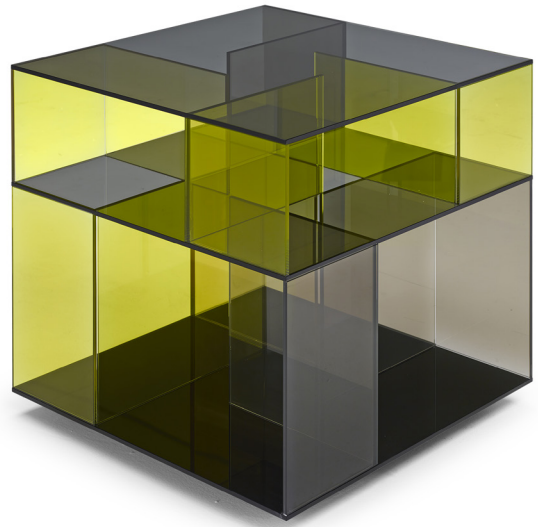

■ T140V00

■ T140V41

■ T140VX1

■ T140VM1

■ T140VH3

■ T140VM4

ESQUEMAS

SQUARE CORNER

60cm x 60cm H 42cm
23,62" x 23,62" H 16,54"

60cm x 60cm H 70cm
23,62" x 23,62" H 27,56"

SQUARE CENTRAL

100cm x 100cm H 34cm
39,37" x 39,37" H 13,39"

RECTANGULAR CENTRAL

85cm x 125cm H 34cm
33,46" x 49,21" H 13,39"

FINISHINGS

Frame finishing

BRONZE

SMOKE

TRANSPARENT

TRANSPARENT
BLUE VIOLET

TRANSPARENT
BRONZE YELLOW

Top finishing