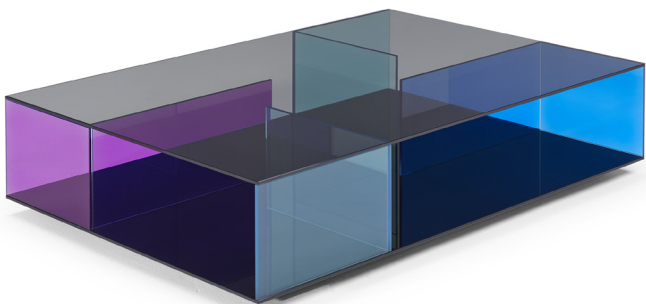

■ T140V00

■ T140V41

■ T140VX1

■ T140VM1

■ T140VH3

■ T140VM4

ESQUEMAS

SQUARE CORNER

60cm x 60cm H 42cm
23,62" x 23,62" H 16,54"

60cm x 60cm H 70cm
23,62" x 23,62" H 27,56"

SQUARE CENTRAL

100cm x 100cm H 34cm
39,37" x 39,37" H 13,39"

RECTANGULAR CENTRAL

85cm x 125cm H 34cm
33,46" x 49,21" H 13,39"

FINISHINGS

Frame finishing

BRONZE

SMOKE

TRANSPARENT

TRANSPARENT
BLUE VIOLET

TRANSPARENT
BRONZE YELLOW

Top finishing