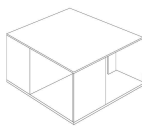

■ T140V00

■ T140V41

■ T140VX1

■ T140VM1

■ T140VH3

■ T140VM4

ESQUEMAS

SQUARE CORNER

60cm x 60cm H 42cm
23,62" x 23,62" H 16,54"

60cm x 60cm H 70cm
23,62" x 23,62" H 27,56"

SQUARE CENTRAL

100cm x 100cm H 34cm
39,37" x 39,37" H 13,39"

RECTANGULAR CENTRAL

85cm x 125cm H 34cm
33,46" x 49,21" H 13,39"