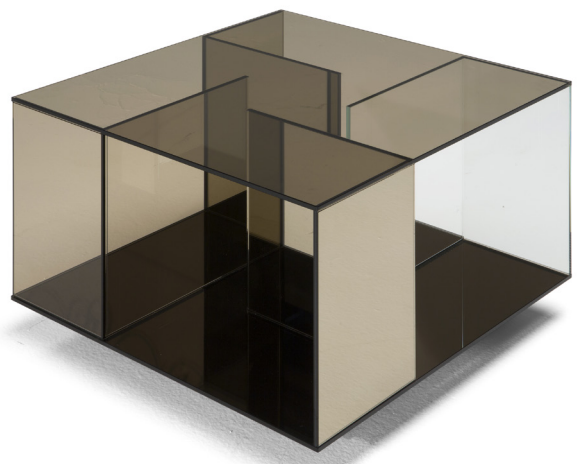

■ T140V00

■ T140V41

■ T140VX1

■ T140VM1

■ T140VH3

■ T140VM4

ESQUEMAS

SQUARE CORNER

60cm x 60cm H 42cm
23,62" x 23,62" H 16,54"

60cm x 60cm H 70cm
23,62" x 23,62" H 27,56"

SQUARE CENTRAL

100cm x 100cm H 34cm
39,37" x 39,37" H 13,39"

RECTANGULAR CENTRAL

85cm x 125cm H 34cm
33,46" x 49,21" H 13,39"