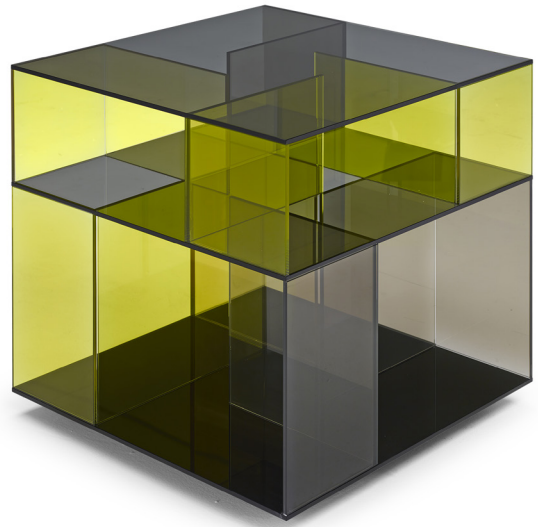

■ T140V00

■ T140V41

■ T140VX1

■ T140VM1

■ T140VH3

■ T140VM4

### SQUARE CORNER

60cm x 60cm H 42cm  
23,62" x 23,62" H 16,54"

60cm x 60cm H 70cm  
23,62" x 23,62" H 27,56"

### SQUARE CENTRAL

100cm x 100cm H 34cm  
39,37" x 39,37" H 13,39"

### RECTANGULAR CENTRAL

85cm x 125cm H 34cm  
33,46" x 49,21" H 13,39"