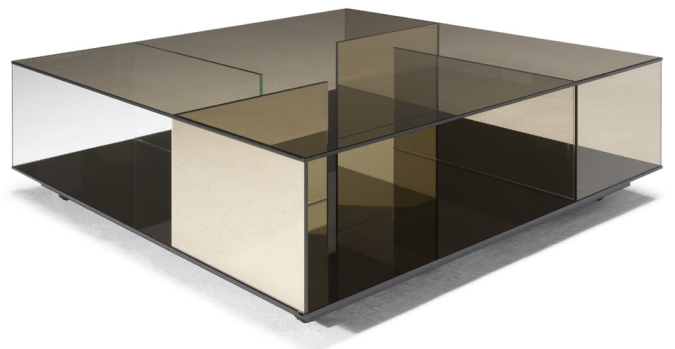

■ T140V00

■ T140V41

■ T140VX1

■ T140VM1

■ T140VH3

■ T140VM4

ESQUEMAS

SQUARE CORNER

60cm x 60cm H 42cm
23,62" x 23,62" H 16,54"

60cm x 60cm H 70cm
23,62" x 23,62" H 27,56"

SQUARE CENTRAL

100cm x 100cm H 34cm
39,37" x 39,37" H 13,39"

RECTANGULAR CENTRAL

85cm x 125cm H 34cm
33,46" x 49,21" H 13,39"

FINISHINGS

Frame finishing

BRONZE

SMOKE

TRANSPARENT

TRANSPARENT
BLUE VIOLET

TRANSPARENT
BRONZE YELLOW

Top finishing