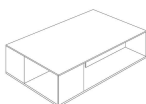

■ T140V00

■ T140V41

■ T140VX1

■ T140VM1

■ T140VH3

■ T140VM4

ESQUEMAS

SQUARE CORNER

60cm x 60cm H 42cm
23,62" x 23,62" H 16,54"

60cm x 60cm H 70cm
23,62" x 23,62" H 27,56"

SQUARE CENTRAL

100cm x 100cm H 34cm
39,37" x 39,37" H 13,39"

RECTANGULAR CENTRAL

85cm x 125cm H 34cm
33,46" x 49,21" H 13,39"