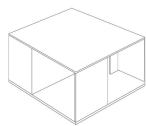

■ T140V00

■ T140V41

■ T140VX1

■ T140VM1

■ T140VH3

■ T140VM4

ESQUEMAS

SQUARE CORNER

60cm x 60cm H 42cm
23,62" x 23,62" H 16,54"

60cm x 60cm H 70cm
23,62" x 23,62" H 27,56"

SQUARE CENTRAL

100cm x 100cm H 34cm
39,37" x 39,37" H 13,39"

RECTANGULAR CENTRAL

85cm x 125cm H 34cm
33,46" x 49,21" H 13,39"