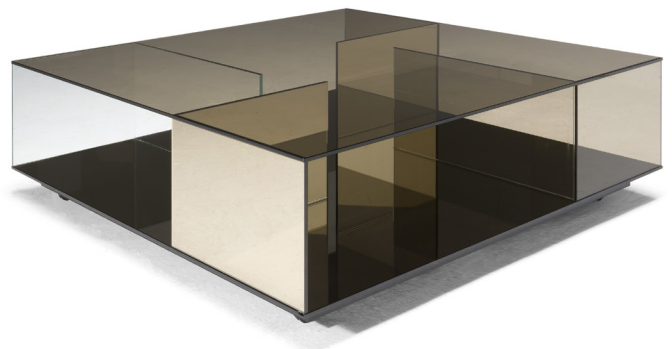

■ T140V00

■ T140V41

■ T140VX1

■ T140VM1

■ T140VH3

■ T140VM4

ESQUEMAS

SQUARE CORNER

60cm x 60cm H 42cm
23,62" x 23,62" H 16,54"

60cm x 60cm H 70cm
23,62" x 23,62" H 27,56"

SQUARE CENTRAL

100cm x 100cm H 34cm
39,37" x 39,37" H 13,39"

RECTANGULAR CENTRAL

85cm x 125cm H 34cm
33,46" x 49,21" H 13,39"

FINISHINGS

Frame finishing

BRONZE

SMOKE

TRANSPARENT

TRANSPARENT
BLUE VIOLET

TRANSPARENT
BRONZE YELLOW

Top finishing