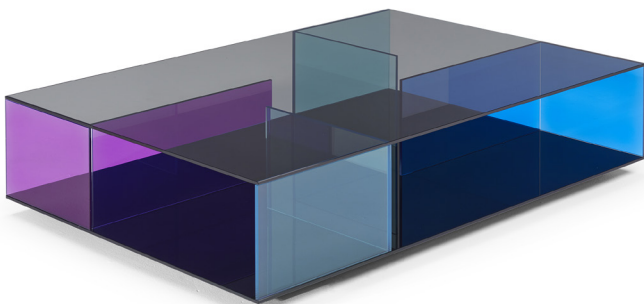

■ T140V00

■ T140V41

■ T140VX1

■ T140VM1

■ T140VH3

■ T140VM4

ESQUEMAS

SQUARE CORNER

60cm x 60cm H 42cm
23,62" x 23,62" H 16,54"

60cm x 60cm H 70cm
23,62" x 23,62" H 27,56"

SQUARE CENTRAL

100cm x 100cm H 34cm
39,37" x 39,37" H 13,39"

RECTANGULAR CENTRAL

85cm x 125cm H 34cm
33,46" x 49,21" H 13,39"

FINISHINGS

Frame finishing

BRONZE

SMOKE

TRANSPARENT

TRANSPARENT
BLUE VIOLET

TRANSPARENT
BRONZE YELLOW

Top finishing