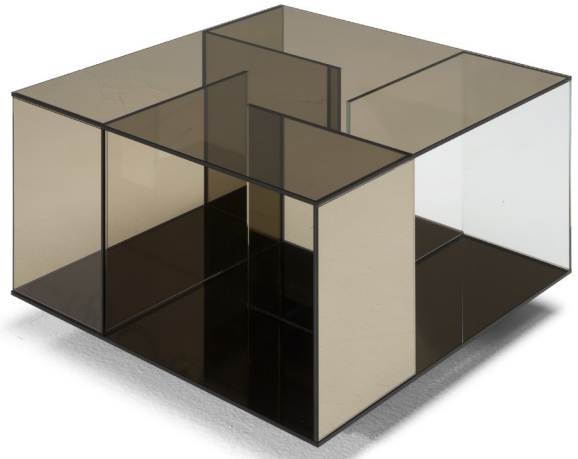

■ T140V00

■ T140V41

■ T140VX1

■ T140VM1

■ T140VH3

■ T140VM4

ESQUEMAS

SQUARE CORNER

60cm x 60cm H 42cm
23,62" x 23,62" H 16,54"

60cm x 60cm H 70cm
23,62" x 23,62" H 27,56"

SQUARE CENTRAL

100cm x 100cm H 34cm
39,37" x 39,37" H 13,39"

RECTANGULAR CENTRAL

85cm x 125cm H 34cm
33,46" x 49,21" H 13,39"