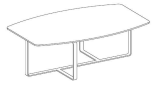

■ T134MX3

■ T134XX3

■ T134MMS

ESQUEMAS

RECTANGULAR CENTRAL

70cm x 148cm H 25cm
27,56" x 58,27" H 9,84"

73cm x 118cm H 39cm
28,74" x 46,46" H 15,35"

RECTANGULAR ACCENT

46cm x 56cm H 50cm
18,11" x 22,05" H 19,69"

FINISHINGS

Frame finishing

ANTHRACITE

Top finishing

SMOKED OAK

COFFEE OAK

NICKEL SILVER