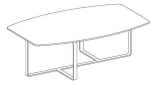

■ T134MX3

■ T134XX3

■ T134MMS

ESQUEMAS

RECTANGULAR CENTRAL

70cm x 148cm H 25cm  
27,56" x 58,27" H 9,84"

73cm x 118cm H 39cm  
28,74" x 46,46" H 15,35"

RECTANGULAR ACCENT

46cm x 56cm H 50cm  
18,11" x 22,05" H 19,69"

FINISHINGS

Frame finishing

ANTHRACITE

Top finishing

SMOKED OAK

COFFEE OAK

NICKEL SILVER