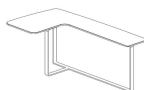

■ T134MX3

■ T134XX3

■ T134MOR

■ T134MMS

ESQUEMAS

RECTANGULAR CENTRAL

70cm x 148cm H 25cm
27,56" x 58,27" H 9,84"

73cm x 118cm H 39cm
28,74" x 46,46" H 15,35"

RECTANGULAR LEFT SOFA BACK TABLE

59cm x 110cm H 50cm
23,23" x 43,31" H 19,69"

RECTANGULAR ACCENT

46cm x 56cm H 50cm
18,11" x 22,05" H 19,69"

RECTANGULAR RIGHT SOFA BACK TABLE

59cm x 110cm H 50cm
23,23" x 43,31" H 19,69"

RECTANGULAR TERMINAL

60cm x 105cm H 50cm
23,62" x 41,34" H 19,69"

FINISHINGS

Frame finishing

ANTHRACITE

Top finishing

SMOKED OAK

COFFEE OAK