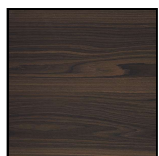

**RECTANGULAR TERMINAL**

60cm x 105cm H 50cm  
23,62" x 41,34" H 19,69"

**FINISHINGS**

Frame finishing

ANTHRACITE

Top finishing

SMOKED OAK

COFFEE OAK