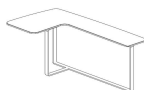

■ T134MX3

■ T134XX3

■ T134MOR

■ T134MMS

**ESQUEMAS**

**RECTANGULAR CENTRAL**

70cm x 148cm H 25cm  
27,56" x 58,27" H 9,84"

73cm x 118cm H 39cm  
28,74" x 46,46" H 15,35"

**RECTANGULAR LEFT SOFA BACK TABLE**

59cm x 110cm H 50cm  
23,23" x 43,31" H 19,69"

**RECTANGULAR ACCENT**

46cm x 56cm H 50cm  
18,11" x 22,05" H 19,69"

**RECTANGULAR RIGHT SOFA BACK TABLE**

59cm x 110cm H 50cm  
23,23" x 43,31" H 19,69"

**RECTANGULAR TERMINAL**

60cm x 105cm H 50cm  
23,62" x 41,34" H 19,69"

**FINISHINGS**

Frame finishing

ANTHRACITE

Top finishing

SMOKED OAK

COFFEE OAK