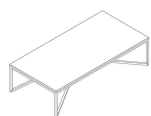

RECTANGULAR CENTRAL