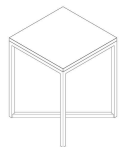

ESQUEMAS

SQUARE CORNER