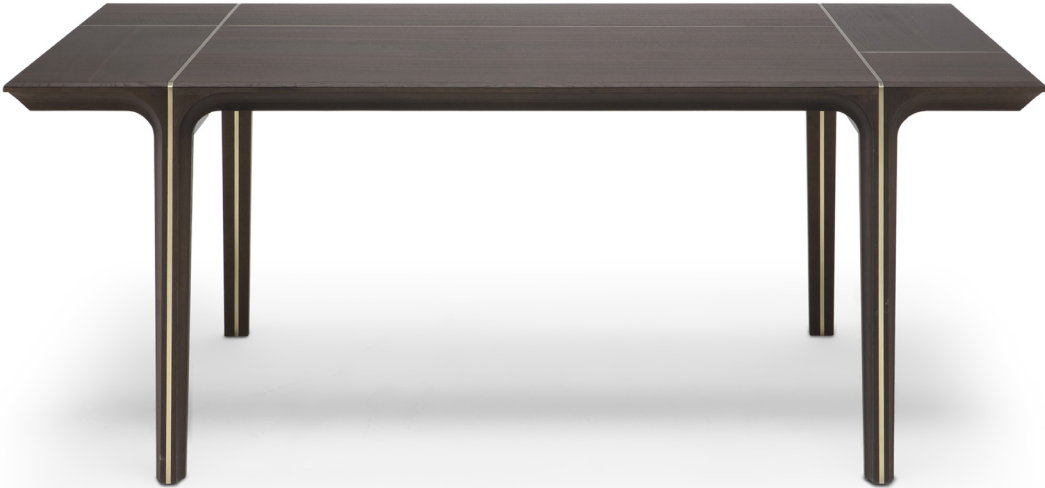

■ E021MNO

■ E021MTW

■ E021MNV

ESQUEMAS

RECTANGULAR FIXED

100cm x 180cm H 74cm
39,37" x 70,87" H 29,13"

100cm x 260cm H 74cm
39,37" x 102,36" H 29,13"

RECTANGULAR CONSOLE

150cm x 45cm H 62cm
59,06" x 17,72" H 24,41"

FINISHINGS

Frame finishing

PEWTER

BRASS

Top finishing

WALNUT

SMOKED OAK