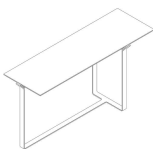

■ E007MTE

■ E007L00

■ E007M4W

■ E007MTW (desk) + E007L08 (drawer)

ESQUEMAS

RECTANGULAR EXTENSIBLE

100cm x 180cm H 77cm
39,37" x 70,87" H 30,31"

RECTANGULAR FIXED

100cm x 220cm H 76cm
39,37" x 86,61" H 29,92"

RECTANGULAR DESK

52cm x 133cm H 76cm
20,47" x 52,36" H 29,92"

RECTANGULAR DESK DRAWER

34cm x 38cm H 8cm
13,39" x 14,96" H 3,15"

FINISHINGS

Frame finishing

MATT COFFEE